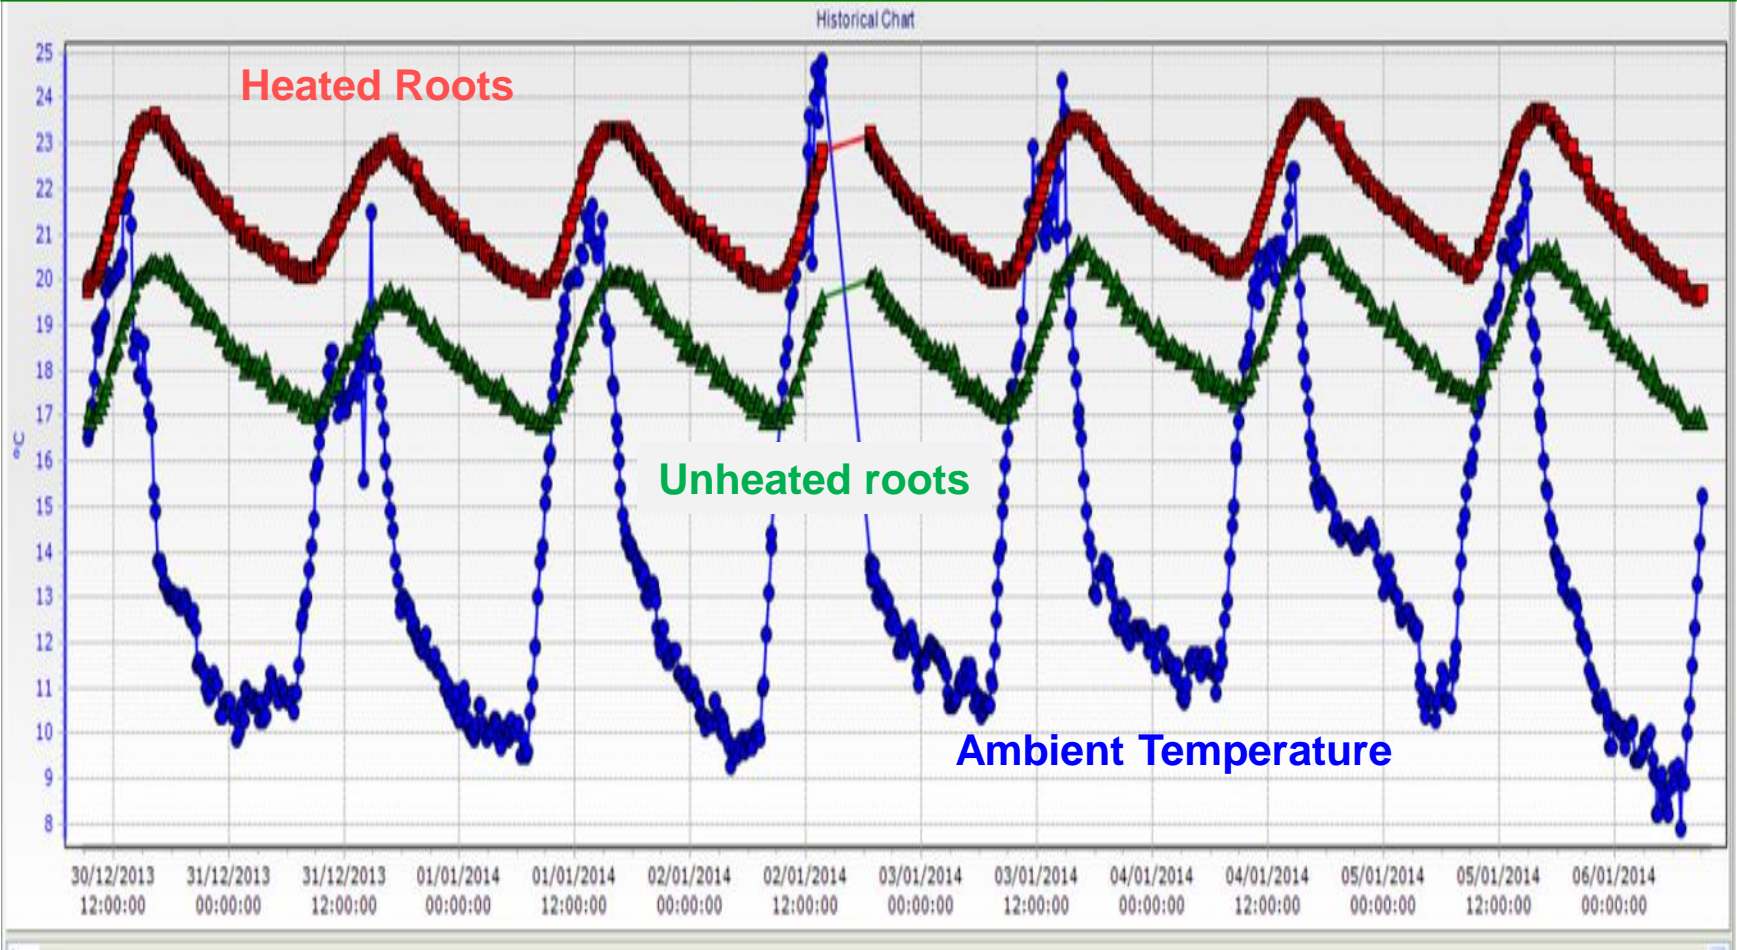

ROOTS

Sustainable Agricultural
Technologies Ltd.

Flowers

Heating Flower Beds(*)

Embedded heating pipes in root zone during soil covering

Core operating system

Heat Pump

() Commercial site, center of Israel, Heat pump only*

Heating Flower Beds(*)

The system was able to maintain stable temperatures near the roots during cold winter nights

Date and hour

(*) Commercial site, center of Israel, Heat pump only

Heating Flower Beds(*)

December 23, 2013
Left bed – control
Right bed – heated

Two weeks later
Left bed – control
Right bed – heated

(*) *Commercial site, center of Israel, Heat pump only*